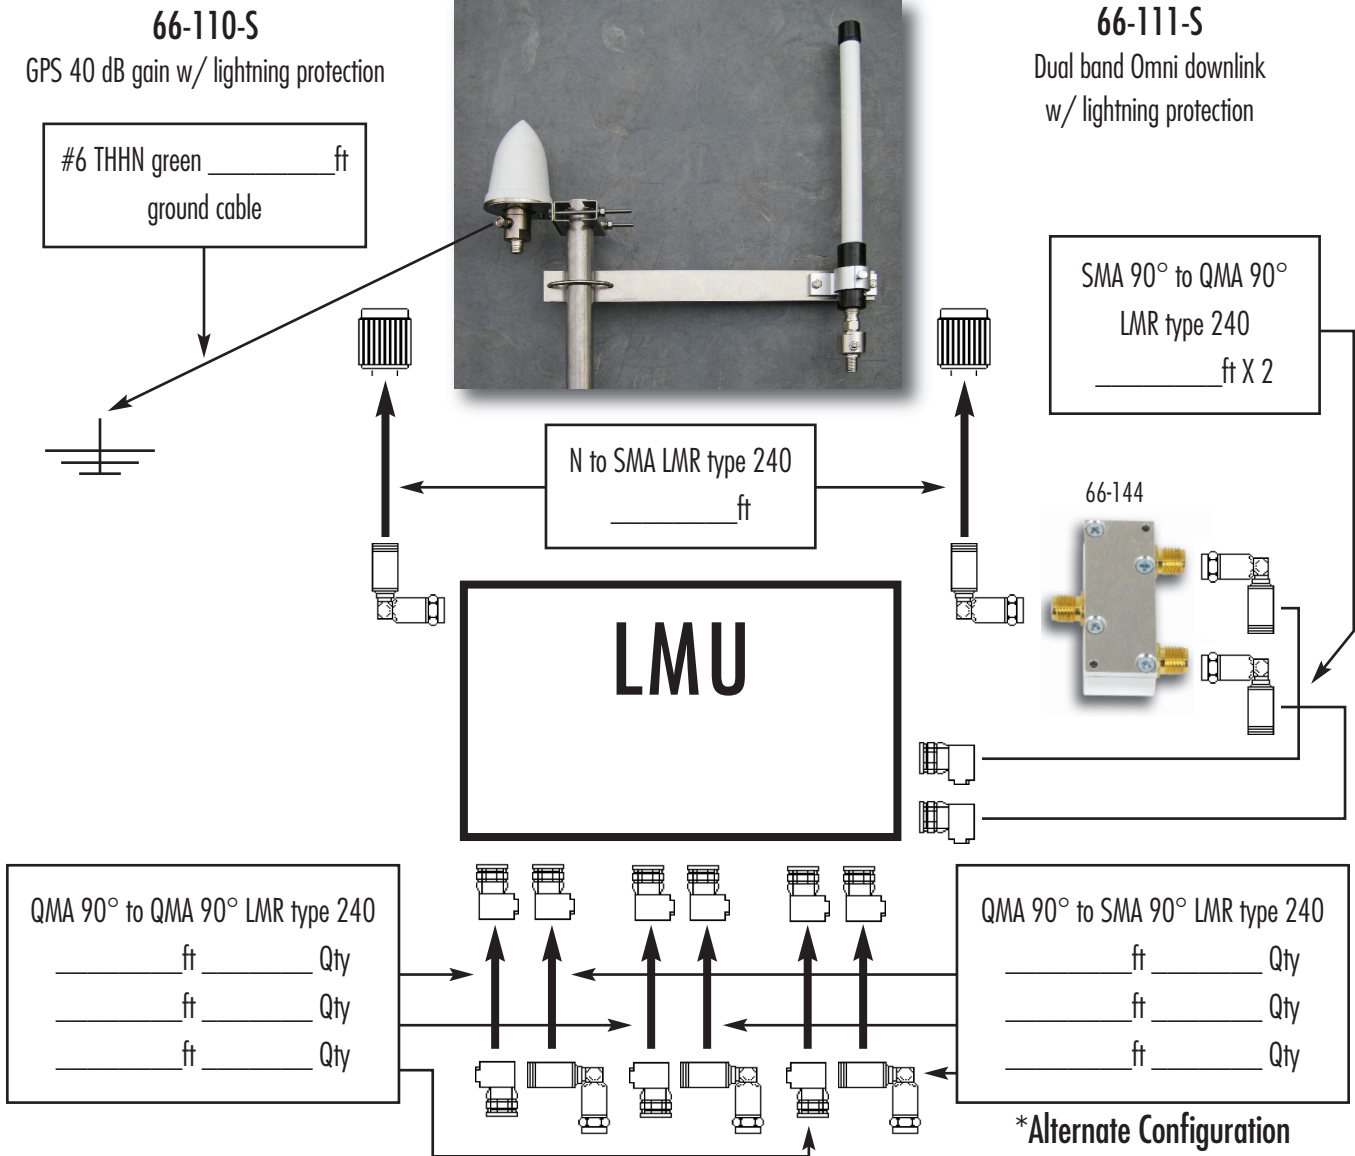

E-911 Configuration Form

Length Configuration for Premade Cables

- 66-112 SMA 6dB Directional Coupler _____
- 3-3-07B-6-42556 SMA assemblies 6" _____
- 66-130 20dB SMA attenuators _____
- 66-133 10dB QMA attenuators _____
- _____
- _____

GSM/Radio

* GSM alternate configuration,
choose between SMA 90°
or QMA 90°

Site ID _____

Location _____

Site Type Indoor / Outdoor

Custom LMU Dual Band install kit

www.123eWireless.com • Tel: 949/888-5548 • Fax: 949/888-5582
Domestic Design & Manufacturing of Integrated Wireless Solutions